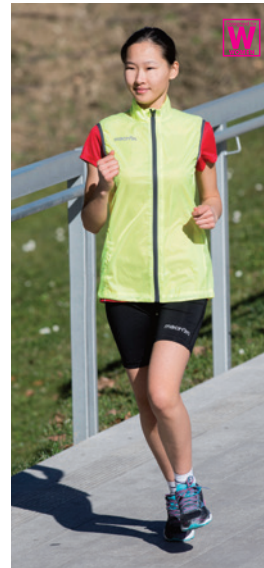

FLOYD GILET
BOPHA SHORT