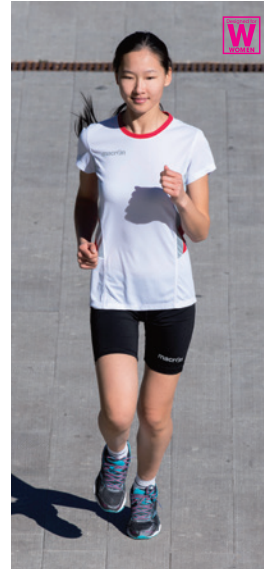

IRENE SHIRT
BOPHA SHORT