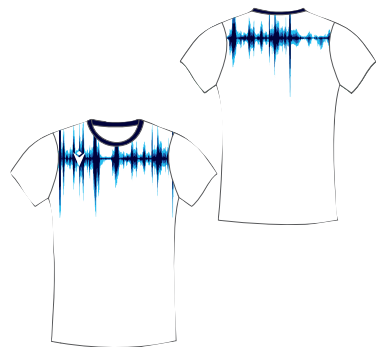

SOUND

CUSTOM

DISEGNO PREDEFINITO
DESSIN PREDEFINI

Scegli la tua grafica fra le seguenti proposte e il colore Macron che preferisci.
Choose your graphics among the proposals and the Macron colours you prefer.

NEW

SCOPRI L'OFFERTA COMPLETA SU CUSTOM.MACRON.COM,
O SCARICA LA NUOVA APP **MACRON CUSTOM**.
SCOPRI L'OFFERTA COMPLETA SU CUSTOM.MACRON.COM,
OR DOWNLOAD THE NEW APP **MACRON CUSTOM**.