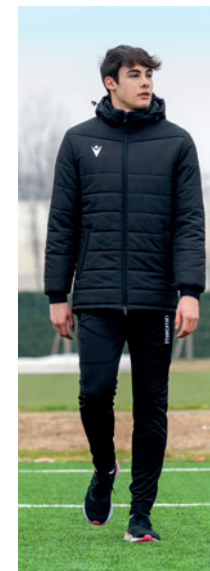

TOTAL LOOK **IMAGINATION**

NARVIK PADDED JACKET