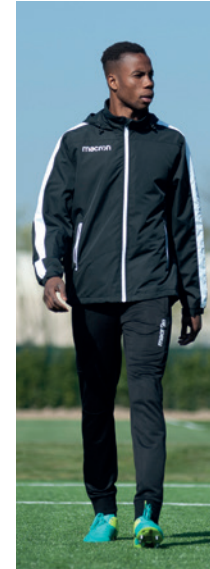

TOTAL LOOK **TALENT**

VANCOUVER PADDED JACKET

MONTREAL WINDBREAKER

TOTAL LOOK **TALENT**

KEMI FLEECE LINED JACKET

TOTAL LOOK **TALENT**

SURAT WATERPROOF RAIN JACKET

TOTAL LOOK **TALENT**